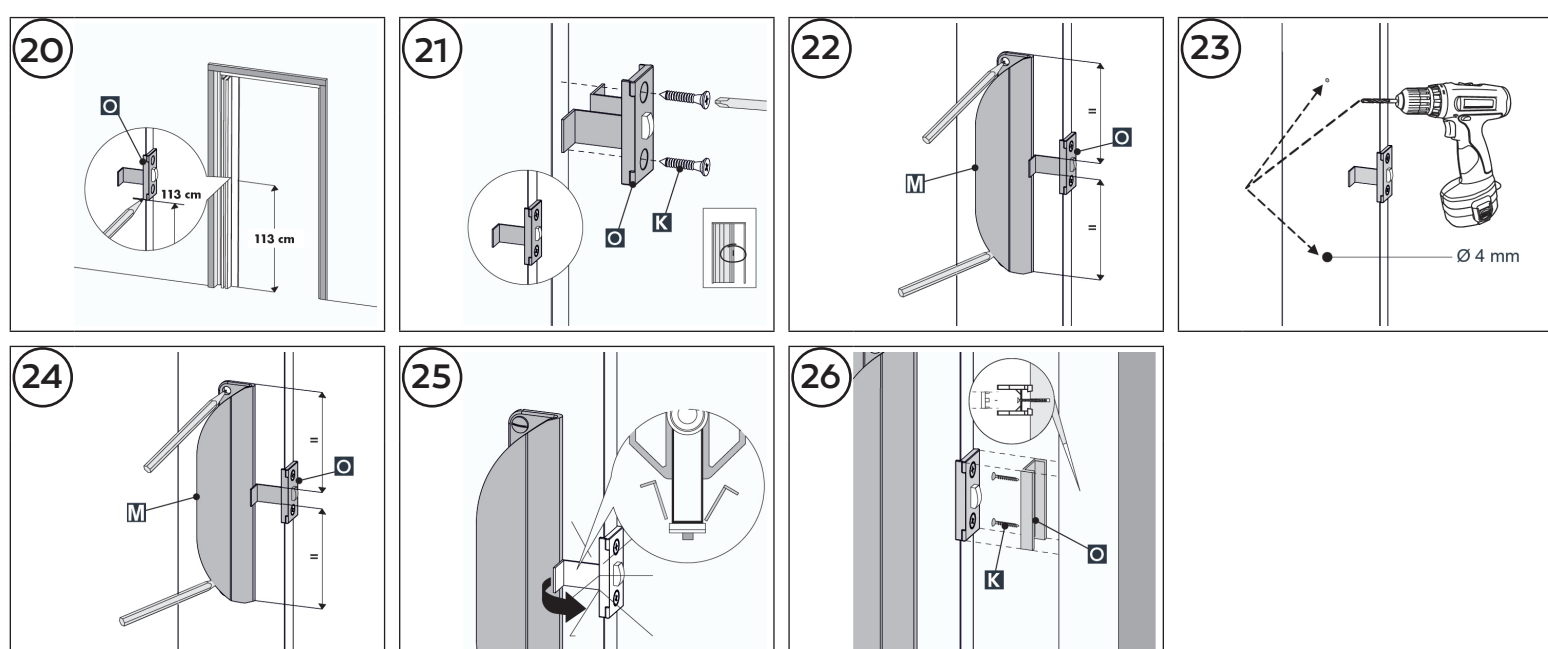

ISTRUZIONI DI MONTAGGIO SISTEMA DI CHIUSURA // ASSEMBLY INSTRUCTIONS LOCKING SYSTEM