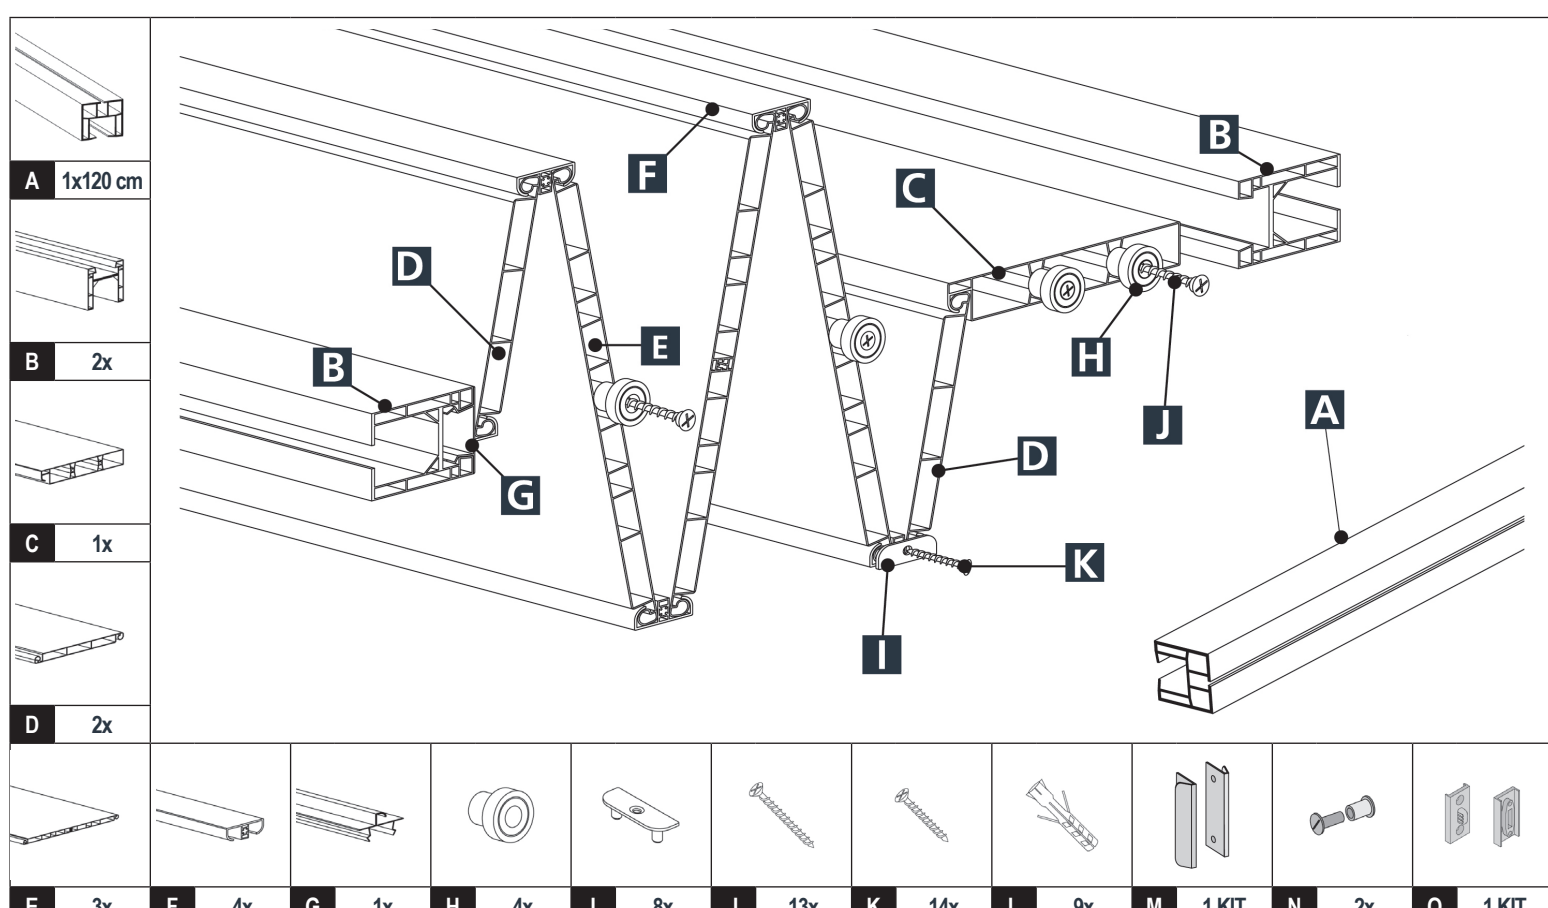

CONTENUTO // CONTENT

A	BINARIO DI SCORRIMENTO SLIDING TRACK	I	FERMA CERNIERA HINGE STOPPER
B	MONTANTE A MURO WALL SIDE FRAME	J	VITI 4X45 4X45 SCREWS
C	PROFILO PORTA MANIGLIA HANDLE HOLDER PROFILE	K	VITI 3X16 3X16 SCREWS
D	PROFILO MEZZO PANNELLO HALF PANEL PROFILE	L	FISCHER
E	PROFILO PANNELLO PANEL PROFILE	M	MANIGLIA IN ABS ABS HANDLE
F	PROFILO CERNIERA HINGE PROFILE	N	VITI PASSANTI THROUGH SCREWS
G	PROFILO ATTACCO CONNECTION PROFILE	O	SCATTINO IN ABS ABS CLICK CLOSURE
H	BULBI BULBS		